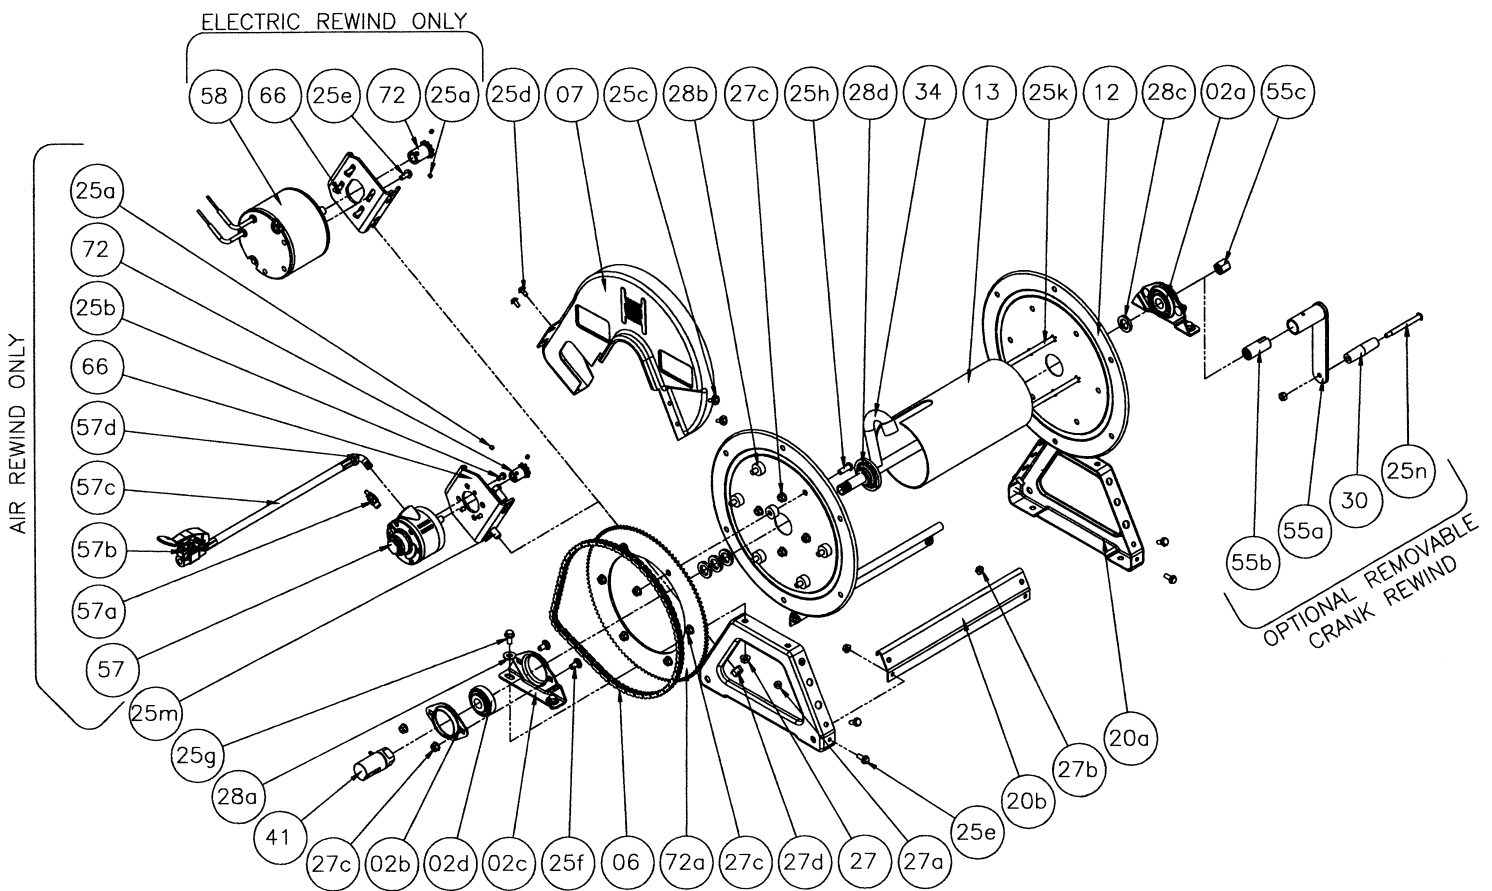

ISO 90 PARTS LIST SERIES 1500 Power Rewind

**PARTS LIST
ISO 90
SERIES 1500 POWER REWIND**

When ordering parts
**BE SURE TO SPECIFY COMPLETE MODEL NUMBER and SERIAL NUMBER OF REEL.
USE PART NUMBER!**

<u>Item No.</u>	<u>Description</u>	<u>PART NUMBER</u>	<u>Quantity</u>
02a	Self Aligning Bearing Complete - (1/2" Bore).....	9902.1200	2
02b	Self Aligning Bearing Holder	9902.2800	2
02c	Self Aligning Bearing Pillowblock	9902.2900	2
02d	Self Aligning Bearing Insert - (1/2" Bore)	9902.1300	2
06	#35 Chain	9912.0028	1
07	Chain Guard, Molded.....	9957.0030	1
12	17-18 Disc	9903.0516	2
13	Drum - Aluminum - 6" Dia.(Specify Model)	9905.7112	1
20	Frame Assembly 1500 Series (Complete)	9908.1000	1
20a	Frame, 1500 Series.....	9906.0011	2
20b	Foot, 1500 Series.....	9907.6000	2
25a	1/4" - 20 X 1/4" Allen Set Screw	9958.0002	2
25c	1/4" - 20 x 3/4" Hex Washer Head Black Zinc Screw	9904.1071	2
25d	1/4" - 20 x 1/2" Hex Washer Head Tap Tight Screw	9904.1070	2
25e	5/16" - 18 x 3/4" Spinlock Bolt.....	9904.2101	12
25f	3/8" - 16 x 3/4" Bearing Bolt.....	9904.0201	4
25g	3/8" - 16 x 3/4" Spinlock Bolt	9904.2201	4
25h	3/8"-16 x 1" Button Head Cap Screw.....	9904.9202	6
25k	3/8" - 16 Carriage Bolt.....	Specify Model	4
25m	1/2"-13 x 1" Hex Head Bolt	9904.1402	2
27a	1/4" - 20 Spinlock Nut	9904.6000	2
27b	5/16" - 18 Spinlock Nut	9904.5602	8
27c	3/8" - 16 Spinlock Nut	9904.6200	18
27d	1/2" - 13 Hex Head Nut.....	9904.5400	2
28a	3/8" Flat Washer.....	9954.0007	4
28b	Disc Sprocket Spacer.....	9954.0015	6
28c	Hub Spacer	9954.0020	As Req'd
28d	Disc Washer	9965.0040	2
34	1/2" Hub Assembly w/ 1/2" FIPT Riser Outlets	9901.0610	1
41	1/2" 90 Deg Steel 5000 Psi Super Swivel Joint.....	9927.8551	1
55c	1/2" Pipe Cap	9965.0013	1
72a	112T35 x 13-3/8" Dia Disc Sprocket	9910.1321	1
Optional Removable Crank Rewind			
25n	Crank Handle Bolt w/ Nut.....	9914.0511	1
30	Hand Crank Handle.....	9914.0505	1
55a	Hand Crank	9914.0051	1
55b	1/2" Adapter for Removable Crank	9914.0053	1
Air Motor Only			
25b	1/4" - 20 X 1/4" Spinlock Bolt.....	9904.1058	3
57	#4 AM Gast Air Motor (Face Mount)	9918.1122	1
57a	Speed Control Muffler	9919.0006	1
57b	Schrader Valve # 3420.....	9919.0004	1
57c	18" x 1/4" x 1/4" Air Hose	9919.0007	1
57d	1/4" 90 Deg Pipe Elbow	9950.0013	1
66	Motor Mounting Plate - Air Motor	9923.0013	1
72	9T35 X 1-3/4" Motor Sprocket - Air Motor.....	9910.1015	1
Electric Motor Only			
58	227 12V DC Non Explosion Proof Motor (Face Mount).....	9915.0042	1
66	Motor Mounting Plate - Electric Motor.....	9923.0006	1
72	11T35 x 1-3/4" Motor Sprocket - Electric Motor	9910.1119	1